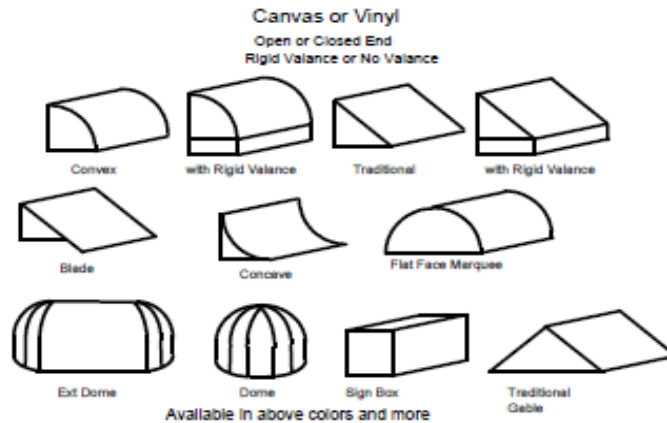

Please see the different styles we have below, as well as some of our finished products we have sold and installed.

Options:

Sunbrella Canvas

Open or Closed End Available

Ferrari Vinyl

Nite-Lite Vinyl

Eradi-Lite Vinyl

Valance or No Valance Available

Lettering & Sign Work is Available!

(call our office for more information)

Available in all of our Awning Colors and more!

Styles:

Convex

Traditional

Blade

Concave

Flat Face Marquee

Dome

(Raised Seam Excluded)

Gable

Other Options:

Raised Seam Awnings

Please call our office with sizes, color choice and how many for our Raised Seam Awnings